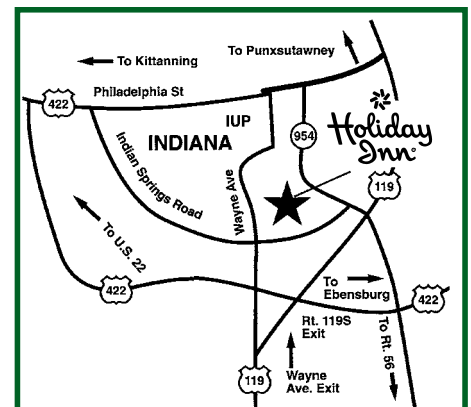

NEARBY RESTAURANTS

within 1/2 mile or less:

- Ruby Tuesday
- Ponderosa
- Ironwood Grill
- Eat n' Park
- Coventry Inn