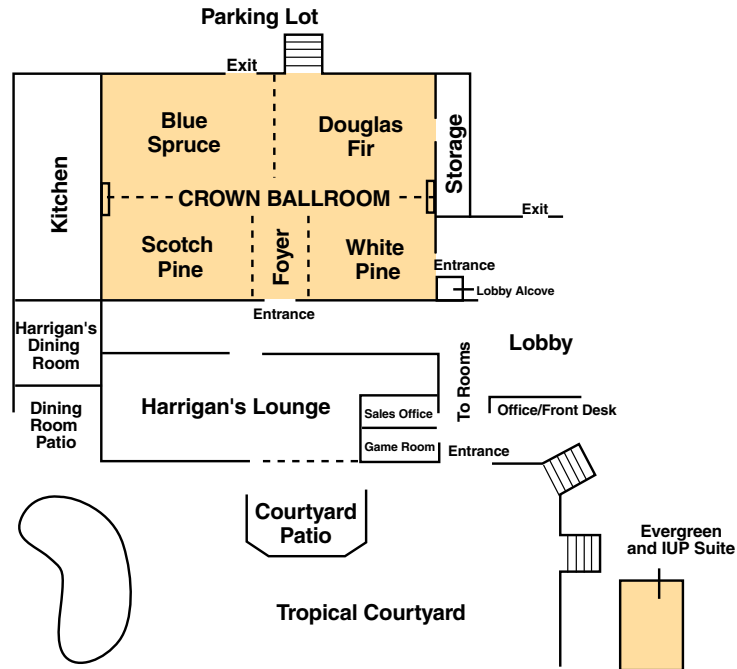

LOCATION

Located off Wayne Avenue Exit at intersection of Routes 422 and 119 in Indiana, Pennsylvania

FEATURES

- 3538 sq. ft. of flexible meeting space
- Total of 6 state-of-the-art conference rooms
- Attractive, comfortable guest rooms detailed for the business traveller
- Complimentary on-site parking
- Self-serve guest laundry area
- Fitness room
- Fitness center affiliation
- Indoor Recreation Center with indoor pool, ping pong and other games
- Electronic Game Room
- Billiards
- On site Business Center

MEETING ROOM FEATURES

- 3538 sq. ft. ballroom with banquet seating for 260, theater for 400, classroom for 175 and reception-style for 250
- Ballroom divisible into 4 salons each with banquet seating up to 40 and theater seating up to 100
- 2 additional conference rooms ranging each 275 sq. ft.
- 6113 total sq. ft. of meeting space
- 10 feet ceilings in ballroom and 35 feet in courtyard

NEARBY RESTAURANTS

within 1/2 mile or less:

- Ruby Tuesday
- Ponderosa
- Ironwood Grill
- Eat n' Park
- Coventry Inn

INDIANA, PENNSYLVANIA

FACILITY	Size	Sq. Feet	Capacity of Room				
			U-Shaped	Banquet	Classroom	Theater	Cabaret
White Pine	25' x 28'	700	14	14	20	65	32
Douglas Fir	33' x 34'	792	30	30	56	100	40
Scotch Pine	24' x 25'	600	14	14	20	50	32
Blue Spruce	34' x 32'	1088	25	30	42	100	40
Crown Ballroom	58' x 61'	3538	80	280	175	400	240
Courtyard Patio	28' x 52'	1456	--	14	20	40	32
Tropical Courtyard	72' x 63'	2575	--	350	80	200	275
IUP Room	18' x 15'	270	--	10	--	--	--
Evergreen Room	18' x 15'	270	--	10	--	--	--